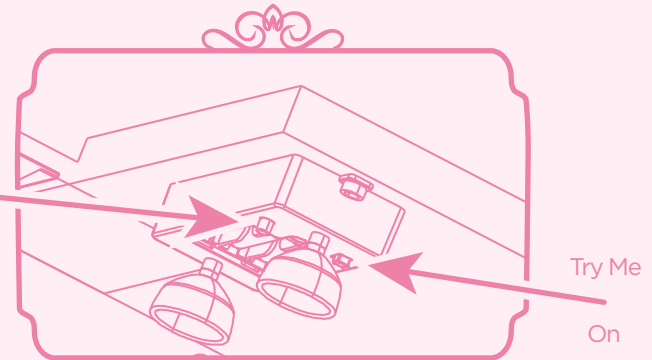

LORI™

Loft To Love™

age
3+

"Try Me" mode: Press once to turn on the LED lights.
Lights will turn off automatically after a few seconds.

"On" mode: Press button to turn on the lights.
Press again to turn off the lights.

L037004

 **WARNING:**
CHOKING HAZARD - Small parts.
Not for children under 3 years.

CAUTION:

Uses 3 x AAA (1.5V) size batteries – Included
Do not mix old and new batteries.
Do not mix alkaline, standard (carbon-zinc),
or rechargeable (nickel-cadmium) batteries.
Do not dispose of this product in fire.
Batteries inside product may explode or leak.