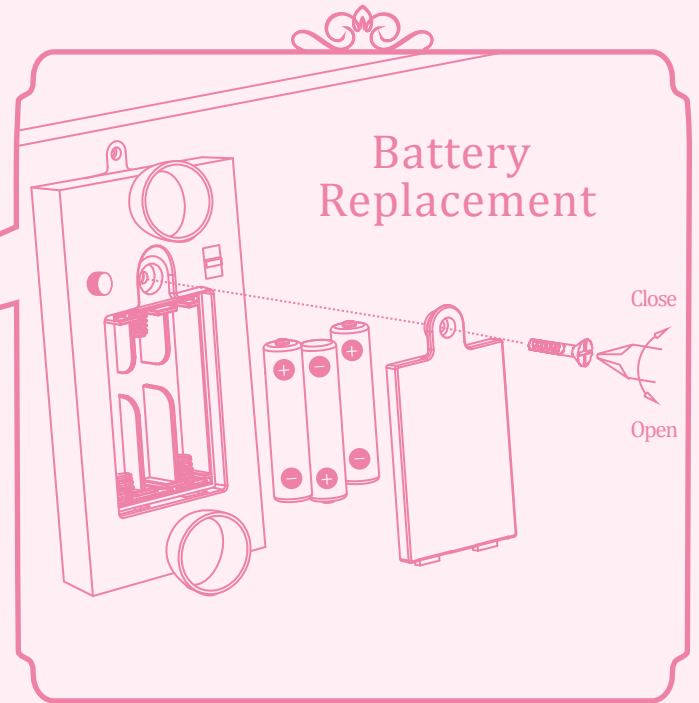

LORI™

Loft To Love™

age
3+

"Try Me" mode: Press once to turn on the LED lights.
Lights will turn off automatically after a few seconds.

"On" mode: Press button to turn on the lights.
Press again to turn off the lights.

L037004

 **WARNING:**
CHOKING HAZARD - Small parts.
Not for children under 3 years.

CAUTION:

Uses 3 x AAA (1.5V) size batteries – Included
Do not mix old and new batteries.
Do not mix alkaline, standard (carbon-zinc),
or rechargeable (nickel-cadmium) batteries.
Do not dispose of this product in fire.
Batteries inside product may explode or leak.