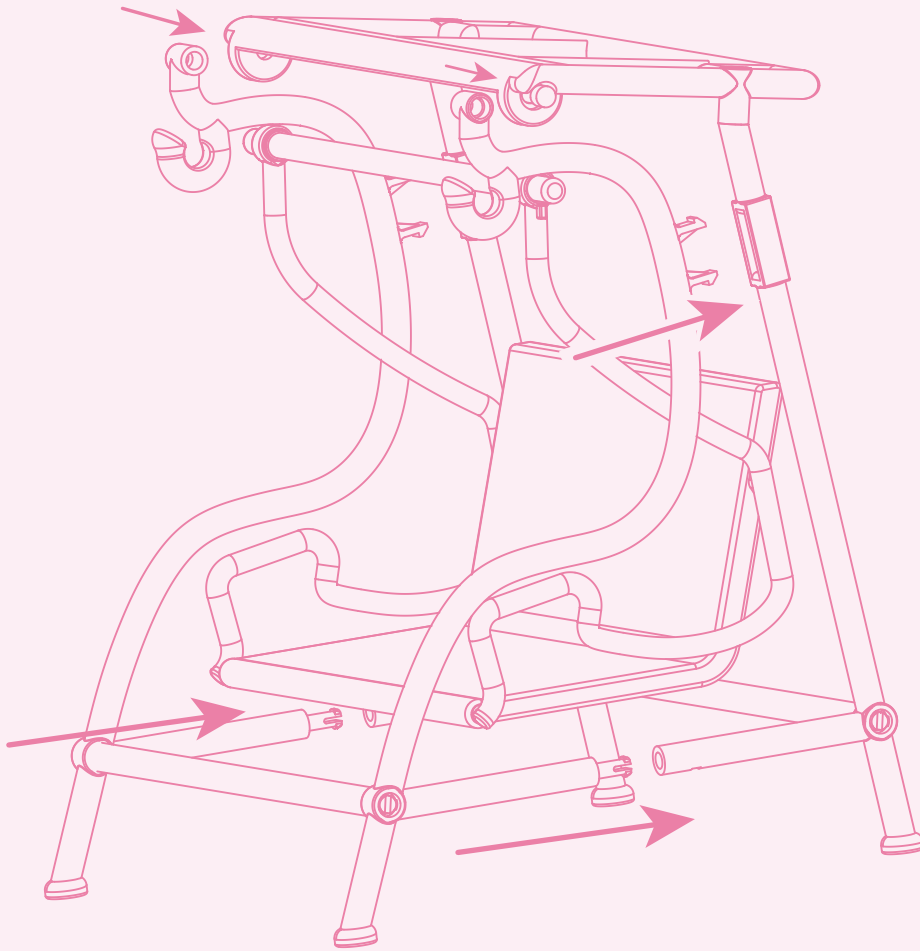

LORI™

Garden Patio Set

age
3+

L037032

 **WARNING:**
CHOKING HAZARD - Small parts.
Not for children under 3 years.