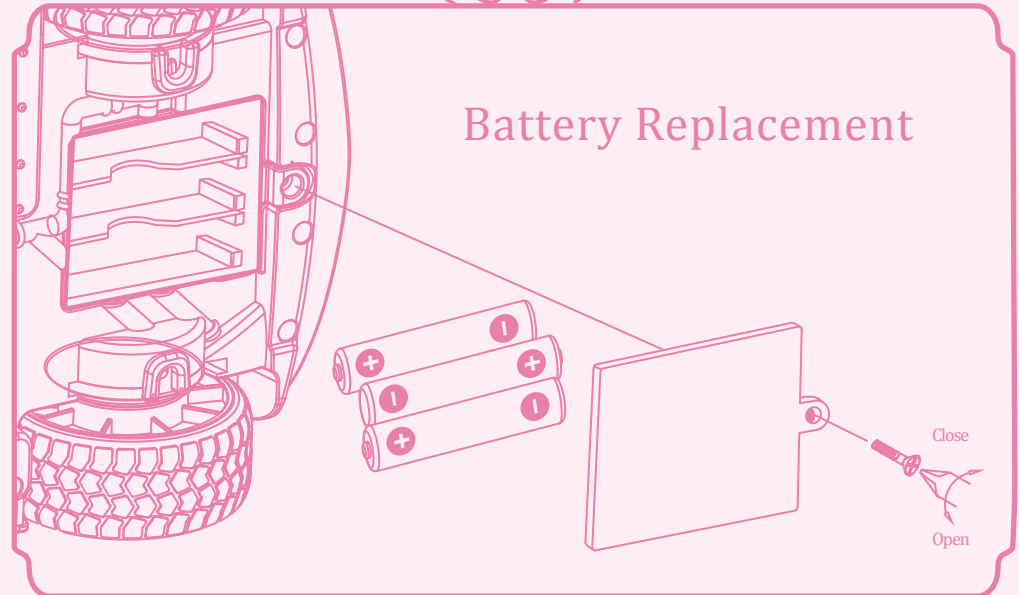

## Go Everywhere! Convertible Car™

FM radio

- Volume down
- Scan
- Volume up

**Radio automatically turns off after 5 minutes.**  
To reactivate the radio, move lever back to **OFF** and then to **ON** again.