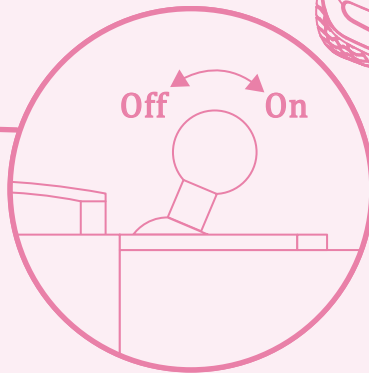

## Go Everywhere! Convertible Car™

FM radio

- Volume down
- Scan
- Volume up

**Radio automatically turns off after 5 minutes.**  
To reactivate the radio, move lever back to **OFF** and then to **ON** again.