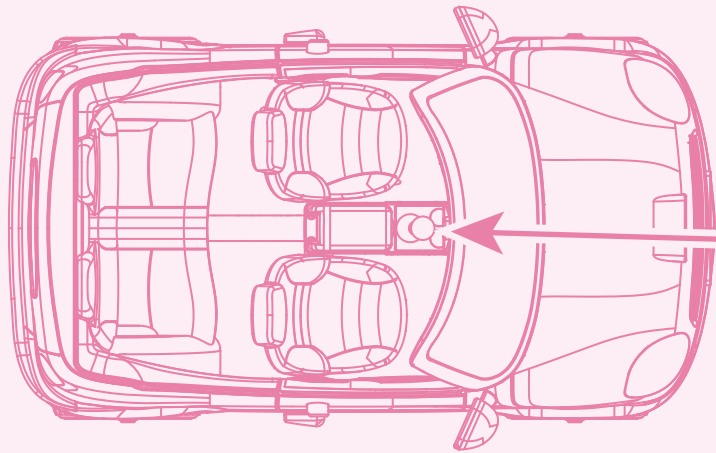

## Go Everywhere! Convertible Car™

FM radio

- Volume down
- Scan
- Volume up

**Radio automatically turns off after 5 minutes.**  
To reactivate the radio, move lever back to **OFF** and then to **ON** again.